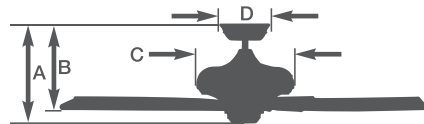

A: 15.0" B: 13.0" C: 13.0" D: 6.4"

go **ABOVE**™