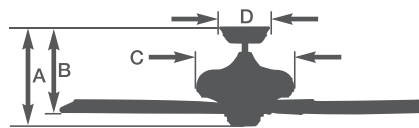

A: 14.0" B: 12.0" C: 11.5" D: 7.1"

go **ABOVE**™