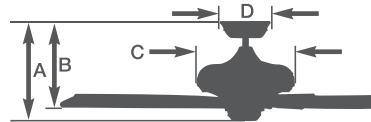

Cornerstone™ - CF1

CF1ORB - Oil Rubbed Bronze Housing

- 54" blade span
- Adaptable to 2 or 4 blades (Sold Separately as BIMH and BIMO, sold in sets of 4)
- Light fixture adaptable
- Two downrod included: 4.5" & 18"
- K55XL
- Ships to Canada

K55
K55XL MOTOR

Cornerstone™ Energy Ratings at High Speed

	Airflow Cubic Ft Per Min.	Electricity Use Watts (Excl. Lights)	Airflow Efficiency Cubic Ft Per Min. Per Watt
Two Blades	5345	99	54
Four Blades	6257	101	62