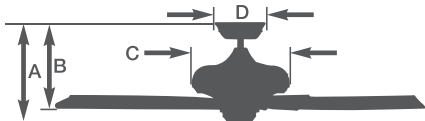

CF717SW - Satin White with Reversible Satin White/Maple Blades

- No-Light Option included
- Medium-base light fixture with three 13-watt CFL bulbs *(included)*
- 52" blade span
- 80" lead wires
- 4.5" downrod included

Motor: 153x17mm

Ashland Energy Ratings at High Speed

Airflow Cubic Ft Per Min.	Electricity Use Watts (Excl. Lights)	Airflow Efficiency Cubic Ft Per Min. Per Watt
4939	56	88

A: 17/13" B: 9.5/13.5" C: 12" D: 5.3"