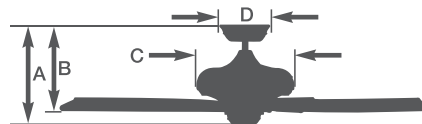

A: 12.0" B: 10.0" C: 12.0" D: 7.0"

go **ABOVE™**