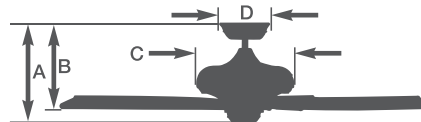

A: 14.8"/18.5"   B: 8.3"/11.5"   C: 11.5"   D: 5.2"

go **ABOVE**™