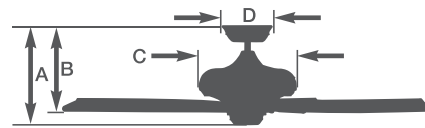

- 52" blade span
- Light fixture adaptable
- Five Reversible Blades
- Ships to Canada

SW46 Wall Control

Prima Snugger Energy Ratings at High Speed

Airflow Cubic Ft Per Min.	Electricity Use Watts (Excl. Lights)	Airflow Efficiency Cubic Ft Per Min. Per Watt
5145	64	80