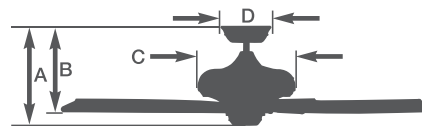

A: 12.8" B: 12.8" C: 7.5" D: 6.5"