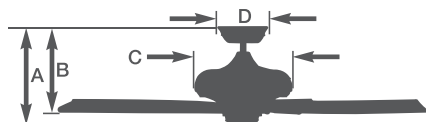

A: 14.9" B: 12.0" C: 9.6" D: 6.5"