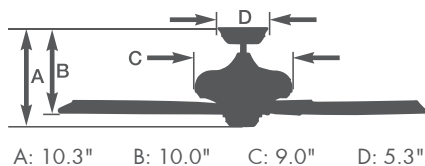

- 42" blade span
- Light fixture adaptable
- 3.5" downrod included
- Five Reversible Blades
- Ships to Canada

Energy Information at High Speed

Airflow	Electricity Use	Airflow Efficiency
3888	47	82
<small>Cubic Feet Per Minute</small>	<small>Watts (Excludes Lights)</small>	<small>Cubic Feet Per Minute Per Watt</small>