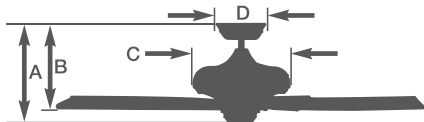

42" Snugger - CF804S

CF804SORB - Oil Rubbed Bronze Housing, Medium Oak/Dark Cherry Blades

CF804SBS - Brushed Steel Housing, Dark Cherry/Mahogany Blades

CF804SWW - Appliance White Housing, Appliance White/Bleach Oak Blades

- 42" blade span
- Light fixture adaptable
- Five reversible blades
- Ships to Canada

A: 7.3" B: 6.5" C: 9.1" D: N/A

go **ABOVE**[™]