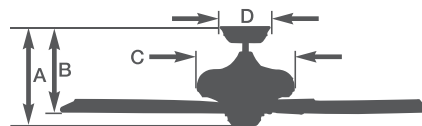

SW46 Wall Control

Copa Breeze™ Energy Ratings at High Speed

Airflow Cubic Ft Per Min.	Electricity Use Watts (Excl. Lights)	Airflow Efficiency Cubic Ft Per Min. Per Watt
4474	70	64

A: 13.7" B: 12.0" C: 11.2" D: 6.4"