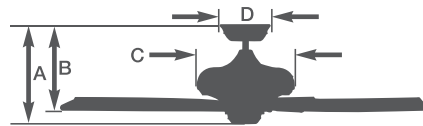

- 52" blade span
- Light fixture adaptable
- Accent light adaptable (AL100)
- 4.5" reversible blades
- Energy Star Rated
- Ships to Canada

SW46 Wall Control

Prima™ Energy Ratings at High Speed

Airflow Cubic Ft Per Min.	Electricity Use Watts (Excl. Lights)	Airflow Efficiency Cubic Ft Per Min. Per Watt
5263	59	89