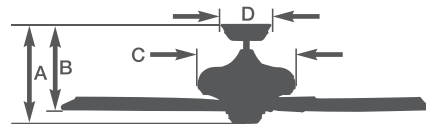

A: 16.5" B: 11.5" C: 12.3" D: 6.5"

go **ABOVE**™