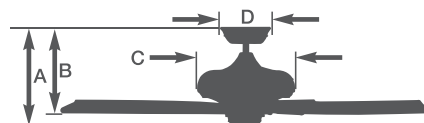

Laclede Eco - CF995

CF995BS - Brushed Steel Housing, Charcoal Gray/Dark Mahogany Blades, Opal Matte Glass

CF995VNB - Venetian Bronze Housing, Dark Mahogany/Walnut Blades, Vintage Cream Glass

- 62" blade span
- Integrated light fixture uses 4 medium base 13-watt compact fluorescent bulbs (*included*) for the accent light and 5 medium base 13-watt compact fluorescent bulbs (*included*) for the down light
- 10" downrod included
- Five Blades
- Removable Decorative Downrod sleeve included

SR600
Remote Control
with Receiver Included

Laclede Eco Energy Ratings at High Speed

Airflow Cubic Ft Per Min.	Electricity Use Watts (Excl. Lights)	Airflow Efficiency Cubic Ft Per Min. Per Watt
6381	30	212