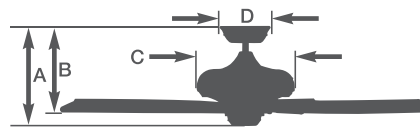

## Camden™ - CF3600

**CF3600AP** - Antique Pewter Housing

**CF3600ORH** - Oil Rubbed Bronze Housing with Highlights

- 52" or 44" blade span
- Light fixture adaptable
- 6" downrod included
- K55XL Motor
- Damp Location
- Ships to Canada
- Blades Sold Separately

### Camden™ Select Energy Ratings at High Speed

Airflow Cubic Ft Per Min.	Electricity Use Watts (Excl. Lights)	Airflow Efficiency Cubic Ft Per Min. Per Watt
5658	90	63

A: 15.0" B: 17.0" C: 6.5" D: 6.5"

go **ABOVE**™