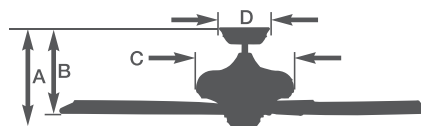

Volta - CF590

CF590BQ - Barbecue Black with Natural Cherry Blades (shown)

CF590PT - Platinum with Platinum Blades

CF590SW - Satin White with Satin White Blades

- 54" blade span **Motor:** 172x20mm
- Integrated L.E.D. light kit
 - 2,600 Lumens
 - 95 CRI
 - 3,000K CCT
 - 32 Watts
- 4.5" downrod included
- Optional no-light plate included

A: 14.5" B: 13.2" C: 8.7" D: 5.8"

go ABOVE

Specifications subject to change without notice.