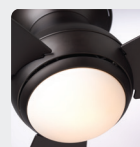

Receiver Included:
RC188

Remote Reverse Switch

Dimming Light: Yes

AL100 Adaptable: No

44" Curva Sky™ - CF144

NEW FINISH ADDITION - GRAPHITE

CF144GRT - Graphite with Weather-Resistant Graphite Blades, Opal Matte Glass
- **DEALER PRICE: \$160.56 | IMAP: \$289.00**

CF144BS - Brushed Steel, Weather-Resistant Brushed Steel Blades, Opal Matte Glass
- **DEALER PRICE: \$160.56 | IMAP: \$289.00**

CF144ORB - Oil Rubbed Bronze, Weather-Resistant Appliance Blades, Opal Matte Glass
- **DEALER PRICE: \$160.56 | IMAP: \$289.00**

CF144WW - Appliance White, Weather-Resistant Appliance White Blades, Opal Matte Glass
- **DEALER PRICE: \$149.44 | IMAP: \$269.00**

- 44" Blade Span
- Integrated Light Fixture Uses Two 50-Watt Mini-Candelabra Halogen Bulbs (Included)
- Three Weather-Resistant Blades
- Removable No-Light Plate Included
- 6-Speed L.E.D. Remote Control
- Wet Location (*Brushed Steel Not Recommended for Outdoor Use)
- Ships to Canada
- Also Available in 52" Span as CF152

A: 12.6" B: 12.0" C: 9.6" D: 6.5"

Included:

**THREE
WEATHER-
RESISTANT
BLADES**

**REMOVABLE
NO-LIGHT
PLATE**

*Controls are recommended for indoor use only.

**INTEGRATED
LIGHT
FIXTURE**

**6-Speed
Remote Control
with Receiver***