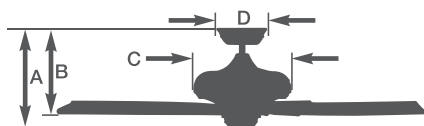

A: 12.6" B: 12.0" C: 9.6" D: 6.5"