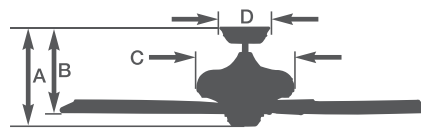

A: 14.4"   B: 9.7"   C: 11.7"   D: 6.7"

go **ABOVE**™