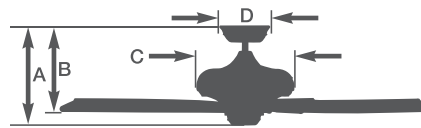

Bahama Breezes™ Energy Ratings at High Speed

Airflow Cubic Ft Per Min.	Electricity Use Watts (Excl. Lights)	Airflow Efficiency Cubic Ft Per Min. Per Watt
5755	51	113

A: 15.0" B: 13.4" C: 12.0" D: 6.7"