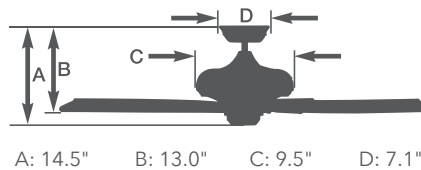

- 52" blade span
- Light fixture adaptable
- 4.5" downrod included
- Five Custom Blades
- Ships to Canada

Batalie Breeze Energy Ratings at High Speed

Airflow Cubic Ft Per Min.	Electricity Use Watts (Excl. Lights)	Airflow Efficiency Cubic Ft Per Min. Per Watt
5255	75	70