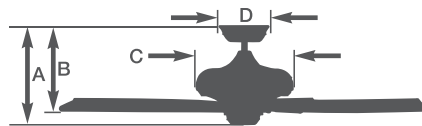

42" Summer Night® - CF742PF

- CF742PFORB** - Oil Rubbed Bronze Housing, Weather-Resistant Oil Rubbed Bronze Blades
- CF742PFWW** - Appliance White Housing, Weather-Resistant Appliance White Blades

- 42" blade span
- Light fixture adaptable
- 3.5" downrod included
- Five weather-resistant blades
- Damp Location Rated
- Ships to Canada

Summer Night® Energy Ratings at High Speed

Airflow Cubic Ft Per Min.	Electricity Use Watts (Excl. Lights)	Airflow Efficiency Cubic Ft Per Min. Per Watt
4105	47	88

A: 12.0" B: 10.0" C: 11.5" D: 5.2"

go **ABOVE**™