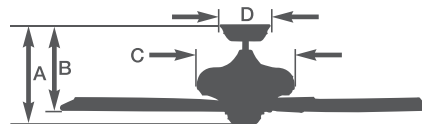

A: 19.1"   B: 11.5"   C: 13"   D: 6.8"