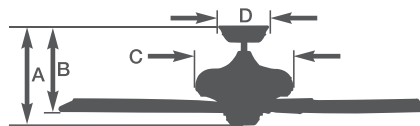

4th Avenue Energy Ratings at High Speed

Airflow Cubic Ft Per Min.	Electricity Use Watts (Excl. Lights)	Airflow Efficiency Cubic Ft Per Min. Per Watt
6403	48	132