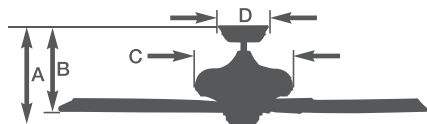

A: 14.9" B: 12.0" C: 9.6" D: 6.5"

Included:

THREE WEATHER-RESISTANT BLADES

REMOVABLE NO-LIGHT PLATE

INTEGRATED LIGHT FIXTURE

6-Speed Remote Control with Receiver*

*Controls are recommended for indoor use only.