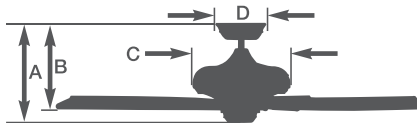

A: 13.3" B: 11.4" C: 11.3" D: 7.2"

go ABOVE®

Specifications subject to change without notice.