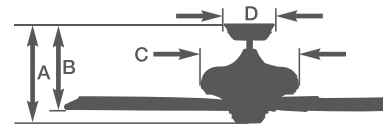

44" Curva™ - CF244

- CF244BS** - Brushed Steel Housing, Weather-Resistant Brushed Steel Blades, Opal Matte Glass
- CF244ORB** - Oil Rubbed Bronze Housing, Weather-Resistant Oil Rubbed Bronze Blades, Opal Matte Glass
- CF244WW** - Appliance White Housing, Weather-Resistant Appliance White Blades, Opal Matte Glass

- 44" blade span
- Integrated light fixture uses two 50-watt mini-candelabra halogen bulbs *(included)*
- 4.5" downrod included
- Three Weather-Resistant Blades
- Removable No-Light Plate Included
- 6-Speed LED Remote Control Included
- Wet Location (In ORB and WW Finishes Only)
- Ships to Canada
- Also Available in 52" Span as CF252

Remote Control with Receiver

44" Curva™ Energy Ratings at High Speed

| | | |
|------------------------------|-----------------------------------------|--------------------------------------------------|
| Airflow Cubic Ft Per Min. | Electricity Use Watts (Excl. Lights) | Airflow Efficiency Cubic Ft Per Min. Per Watt |
| 4280 | 44 | 97 |