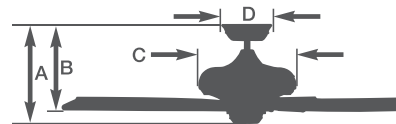

Monaco™ - CF830

CF830GES - Golden Espresso Housing, Vintage Black Hand Carved Blades

- 60" blade span
- Accent lighting uses four 40-watt candelabra bulbs *(included)*
- Light fixtures adaptable
- Two downrods included: 4.5" & 10"
- Five hand carved wood blades
- Removable decorative sleeve
- Accent Lighting

SW90 Wall Control

Monaco™ Energy Ratings at High Speed

Airflow Cubic Ft Per Min.	Electricity Use Watts (Excl. Lights)	Airflow Efficiency Cubic Ft Per Min. Per Watt
6156	98	63

A: 15.5"/21.0 B: 13.0/18.5" C: 16.0" D: 8.9"