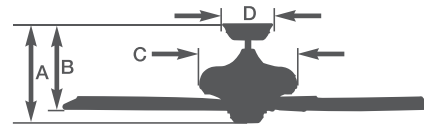

Remote Control

Paradise Key™ Energy Ratings at High Speed

Airflow Cubic Ft Per Min.	Electricity Use Watts (Excl. Lights)	Airflow Efficiency Cubic Ft Per Min. Per Watt
5175	115	45

A: 16.0"    B: 14.1"    C: 14.0"    D: 7.6"