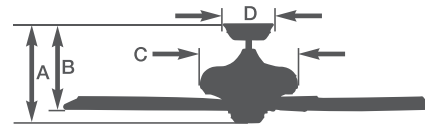

SW605
Wall Control

Portland Eco Energy Ratings at High Speed

Airflow Cubic Ft Per Min.	Electricity Use Watts (Excl. Lights)	Airflow Efficiency Cubic Ft Per Min. Per Watt
6389	33	190

A: 12" B: 12.0" C: 13.2" D: 6.4"