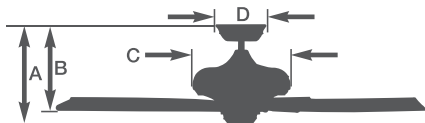

52" Snugger - CF805S

- CF805SBS** - Brushed Steel Housing, Dark Cherry/Mahogany Blades
- CF805SWW** - Appliance White Housing, Appliance White/Bleached Oak Blades
- CF805SORB** - Oil Rubbed Bronze Housing, Dark Cherry/Medium Oak Blades

- 52" blade span
- Light fixture adaptable
- Five reversible blades
- Ships to Canada (Fan only)

A: 7.3" B: 7.6" C: 11.0" D: N/A

go **ABOVE**[™]