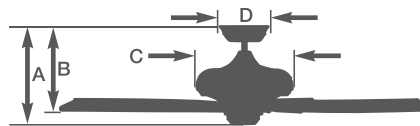

A: 11.8"   B: 9.8"   C: 11.5"   D: 5.3"

go **ABOVE**™