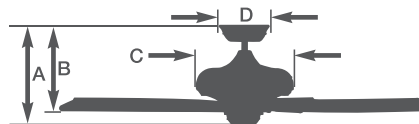

Aira Eco - CF985

- CF985BS** - Weather-Resistant Walnut Blades, Opal Matte Glass
- CF985ORB** - Weather-Resistant Walnut Blades, Opal Matte Glass

- 72" blade span
- Integrated light fixture uses two 50-watt halogen bulbs (*included*)
- 6" downrod included
- Optional no-light plate included

Six Speed Wall Control

Aira Eco Energy Ratings at High Speed

Airflow Cubic Ft. Per Min.	Electricity Use Watts (Excl. Lights)	Airflow Efficiency Cubic Ft Per Min. Per Watt
9782	33	290

A: 12.5" B: 12.5" C: 8.4" D: 6.4"