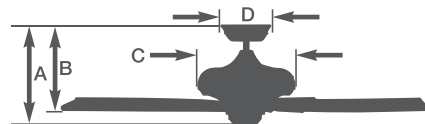

Amhurst Energy Ratings at High Speed

Airflow Cubic Ft Per Min.	Electricity Use Watts (Excl. Lights)	Airflow Efficiency Cubic Ft Per Min. Per Watt
5422	67	80