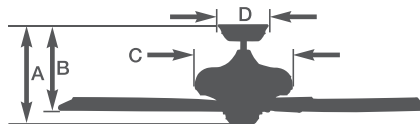

- 52" blade span
- Light fixture adaptable
- 4.5" downrod included
- Five Reversible Blades
- Ships to Canada

Avondale Energy Ratings at High Speed

Airflow Cubic Ft Per Min.	Electricity Use Watts (Excl. Lights)	Airflow Efficiency Cubic Ft Per Min. Per Watt
4659	55	84

A: 15.1" B: 13" C: 12" D: 6.7"