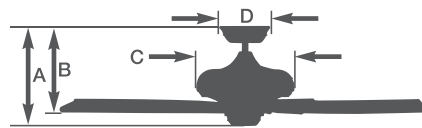

A: 14.0" B: 12.0" C: 11.5" D: 7.1"

go **ABOVE**™