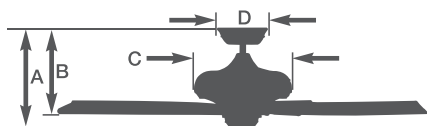

CF152WW - Appliance White, Weather-Resistant Appliance White Blades, Opal Matte Glass
- **DEALER PRICE: \$155.00 | IMAP: \$279.00**

- 52" Blade Span
- Integrated Light Fixture Uses Two 50-Watt Mini-Candelabra Halogen Bulbs (Included)
- Three Weather-Resistant Blades
- Removable No-Light Plate Included
- 6-Speed L.E.D. Remote Control
- Wet Location (*Brushed Steel Not Recommended for Outdoor Use)
- Ships to Canada
- Also Available in 44" Span as CF144

*Brushed Steel not recommended for outdoor use

52" Curva Sky™ Energy Ratings at High Speed

Airflow Cubic Ft Per Min.	Electricity Use Watts (Excl. Lights)	Airflow Efficiency Cubic Ft Per Min. Per Watt
5393	46	116