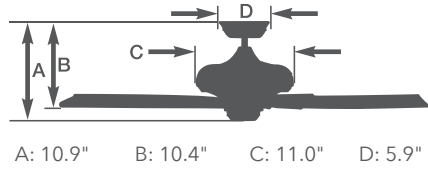

Receiver Included:
N/A

Manual Reverse Switch

Dimming Light: N/A

AL100 Adaptable: No

Keane - CF320

NEW FINISH ADDITION - GRAPHITE

- CF320RGRT** - Graphite with Charcoal/Timber Gray Blades *NEW BLADE FINISH* - Dealer Price: \$88.33 | IMAP: \$159.00
- CF320SGRT** - Graphite with Brushed Steel/Barbeque Black Blades - Dealer Price: \$88.33 | IMAP: \$159.00
- CF320CGRT** - Graphite with Natural Cherry/Walnut Blades - Dealer Price: \$88.33 | IMAP: \$159.00
- CF320WGRGRT** - Graphite with Satin White/Maple Blades - Dealer Price: \$88.33 | IMAP: \$159.00
- CF320SBS** - Brushed Steel with Brushed Steel/Barbeque Black Blades - Dealer Price: \$88.33 | IMAP: \$159.00
- CF320CBS** - Brushed Steel with Natural Cherry/Walnut Blades - Dealer Price: \$88.33 | IMAP: \$159.00
- CF320WBS** - Brushed Steel with Satin White/Maple Blades - Dealer Price: \$88.33 | IMAP: \$159.00
- CF320RBS** - Brushed Steel with Charcoal/Timber Gray Blades *NEW BLADE FINISH* - Dealer Price: \$88.33 | IMAP: \$159.00
- CF320WSW** - Satin White with Satin White/Maple Blades - Dealer Price: \$82.78 | IMAP: \$149.00
- CF320CSW** - Satin White with Natural Cherry/Walnut Blades - Dealer Price: \$82.78 | IMAP: \$149.00
- CF320SSW** - Satin White with Brushed Steel/Barbeque Black Blades - Dealer Price: \$82.78 | IMAP: \$149.00
- CF320RSW** - Satin White with Charcoal/Timber Gray Blades *NEW BLADE FINISH* - Dealer Price: \$82.78 | IMAP: \$149.00

- 52" Blade Span
- 3 Reversible Blades
- 4.5" Downrod Included

Keane Energy Ratings at High Speed

Airflow Cubic Ft Per Min.	Electricity Use Watts (Excl. Lights)	Airflow Efficiency Cubic Ft Per Min. Per Watt
5069	49.4	103.6