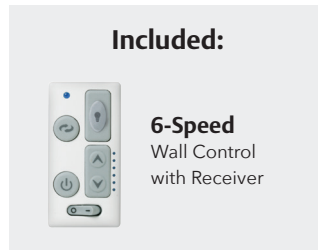

ECOMOTOR®

INTEGRATED LED LIGHTING

LIMITED LIFETIME MOTOR WARRANTY

SHIPS TO CANADA

Ideal Energy Ratings at High Speed

Energy efficiency information was not available at the time of publication. Visit emersonfans.com for up-to-date information.