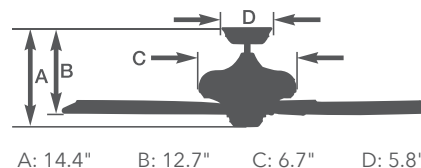

go ABOVE®

Specifications subject to change without notice.