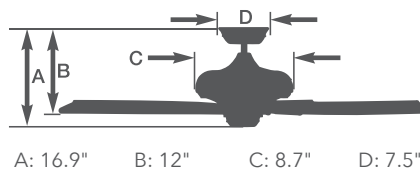

go ABOVE®

Specifications subject to change without notice.