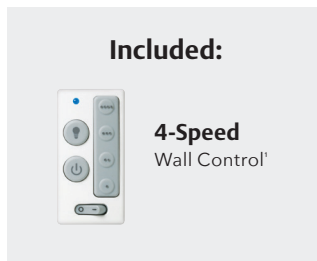

WET LOCATION RATED

INTEGRATED LIGHTING

LIMITED LIFETIME MOTOR WARRANTY

Rockpointe Energy Ratings at High Speed

Energy efficiency information was not available at the time of publication. Visit emersonfans.com for up-to-date information.