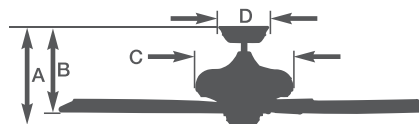

Crown Select™ Energy Ratings at High Speed

Airflow Cubic Ft Per Min.	Electricity Use Watts (Excl. Lights)	Airflow Efficiency Cubic Ft Per Min. Per Watt
7155	100	72

A: 14.0" B: 13.0" C: 12.3" D: 6.4"

go **ABOVE**™