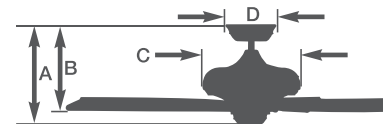

44" Curva Sky™ - CF144

- CF144BS** - Brushed Steel Housing, Weather-Resistant Brushed Steel Blades, Opal Matte Glass
- CF144WW** - Appliance White Housing, Weather-Resistant Appliance White Blades, Opal Matte Glass
- CF144ORB** - Oil Rubbed Bronze Housing, Weather-Resistant Appliance Blades, Opal Matte Glass

- 44" blade span
- Integrated light fixture uses two 50-watt mini-candelabra halogen bulbs *(included)*
- Three Weather-Resistant Blades
- Removable No-Light Plate Included
- 6-Speed LED Remote Control
- Wet Location (in WW and ORB Finishes Only)
- Ships to Canada
- Also Available in 52" Span as CF152

Remote Control with Receiver

44" Curva Sky™ Energy Ratings at High Speed

Airflow Cubic Ft Per Min.	Electricity Use Watts (Excl. Lights)	Airflow Efficiency Cubic Ft Per Min. Per Watt
4217	45	93

A: 12.6" B: 12.0" C: 9.6" D: 6.5"