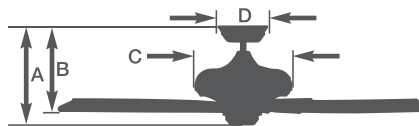

- 52" blade span
- Light fixture adaptable
- 3.5" downrod included
- Five Reversible Blades
- Energy Star Rated
- Ships to Canada

Designer® Energy Ratings at High Speed

Airflow Cubic Ft Per Min.	Electricity Use Watts (Excl. Lights)	Airflow Efficiency Cubic Ft Per Min. Per Watt
5794	69	83