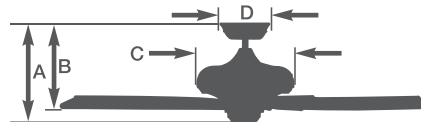

A: 14.5"/17.3"   B: 8.3"/11.0"   C: 11.5"   D: 5.2"

go **ABOVE**™