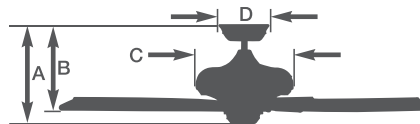

A: 14.0"   B: 12.0"   C: 12.0"   D: 6.5"

go **ABOVE**™