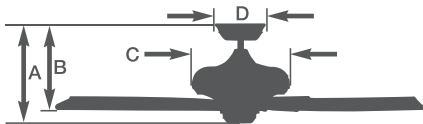

St. Croix™ - CF3300

CF3300ORH - Oil Rubbed Bronze with Highlights Housing

CF3300AP - Antique Pewter Housing

- 52" or 44" blade span
- Canopy included slopes up to 52"
- Pick from downrod lengths of 21", 27", 36", 48", 60" or 72" (Sold Separately)
- Not light fixture adaptable
- Reverse both motors independently
- Two speeds
- Removable decorative sleeve
- SW22 wall control
- K55XL Motor
- Damp Location
- Ships to Canada

A: 8.0" B: 7.0" C: 11.6" D: N/A

moving air in style.