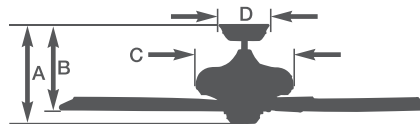

A: 14.0" B: 12.0" C: 11.5" D: 7.1"

go **ABOVE**™