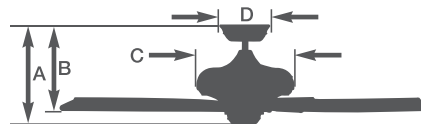

A: 14.0" B: 12.0" C: 11.5" D: 7.1"

go **ABOVE**™