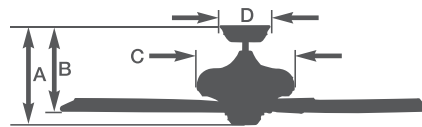

A: 12.3"   B: 12.3"   C: 13.75"   D: 6.8"

go **ABOVE**™