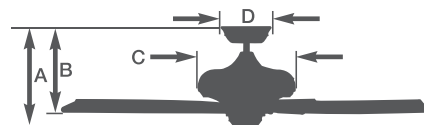

A: 11.8"   B: 7.6"   C: 10.0"   D: N/A

go **ABOVE**™

Specifications subject to change without notice.